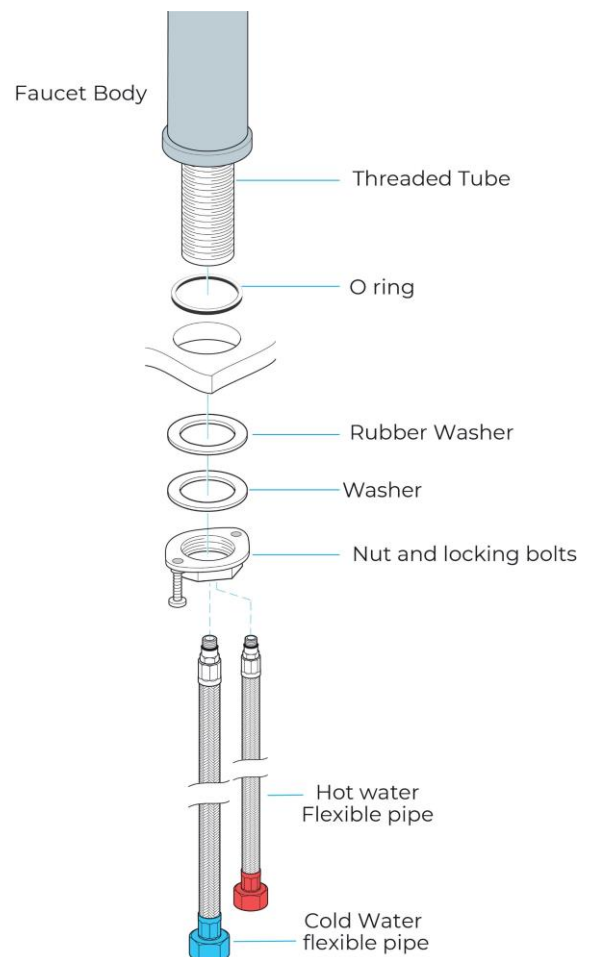

BREST SINGLE HANDLE BATHROOM SINK FAUCET SPECS

Specs:

- Color : Gold
- Plug Profile : Deck Mount
- Style : Waterfall Spout Faucet
- Material : Brass
- Pattern : Contemporary
- Shape : Aerator Spout
- Flow Rate : 2.2 Gallons Per Minute
- Handle/Lever Placement : Single Handle On
- The Faucet Center Head
- Batteries Required : No
- Valve core material : ceramic
- Top high quality ceramic cartridge : unique design