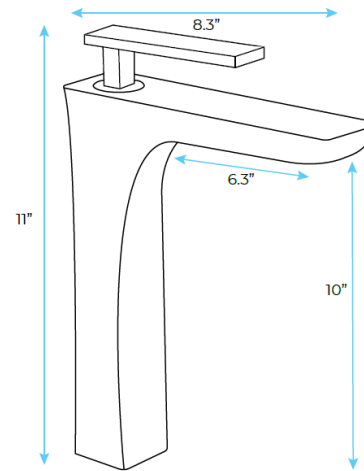

BREST SINGLE HANDLE BATHROOM SINK FAUCET SPECS

Specs:

- Color : Gold
- Plug Profile : Deck Mount
- Style : Waterfall Spout Faucet
- Material : Brass
- Pattern : Contemporary
- Shape : Aerator Spout
- Flow Rate : 2.2 Gallons Per Minute
- Handle/Lever Placement : Single Handle On
- The Faucet Center Head
- Batteries Required : No
- Valve core material : ceramic
- Top high quality ceramic cartridge : unique design